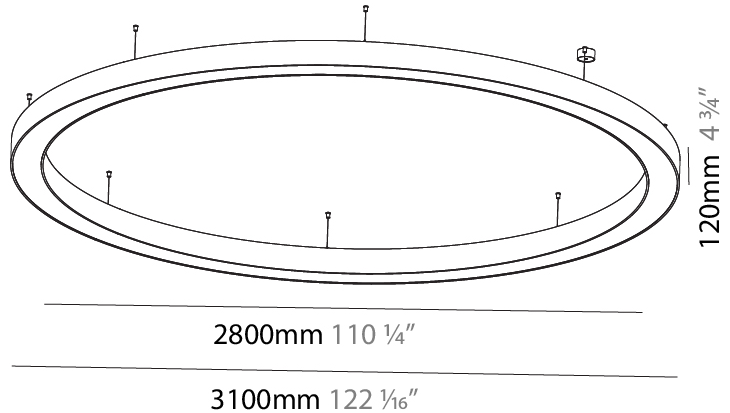

GENERAL

Series: Glorious
Subseries: Glorious
Brand: Prolight
Division: Architectural
Mounting Type: Suspension
Mounting Location: Ceiling
Subcategory: Ambient

PHYSICAL

Shape: Round
Diameter (mm): 3100
Diameter (in): 122 1/16
Depth (mm): 120
Depth (in): 4 3/4
Max. Overall Height (mm): 2120
Max. Overall Height (in): 83 7/16
Light Distribution: Direct
Weight (kg): 39.1
Weight (lbs): 86.02
Diffuser: PMMA - Opal or Micro-Prism
Fixture Finish: SSR / BKV / CWI / CRY / HAB / LAG / UFT / ITA / RUA / RUR / MIC / FTG / MYG / TWT / LOD / PUS / FRO / FUP / KIA / POP / BLS / SPG / MEY / GOH / GUM / CHC / COM / ABZ / JAG / OBR / MOS / ROR
Fixture Material: Aluminum

ELECTRICAL

Lamp Type: LED (Zhaga Standard)
Input Wattage (W): 160
Total Output Wattage (W): 128 / 102.4 (3500K)
Dimming: Non-Dimming / Phase Dimming (120Vac only) / 0-10V Dimming
Driver Included: Yes
Driver Location: Integrated
Driver Type: Constant Current
Driver Class: Class 2
Input Voltage (V): 120 - 277
Constant Current (MA): 350 / 800 (3500K)

LED

Color Temperature (°K): 3000 / 3500 / 4000
Max. Delivered Lumen (lm): 14770 / 15288 / 15600
CRI: >80 CRI
Efficiency (%): 65
Lamp Life (hrs): 50000

OPTICAL

RATINGS AND CERTIFICATIONS

Certified By: Certified for North American Standards
IP rating: IP20