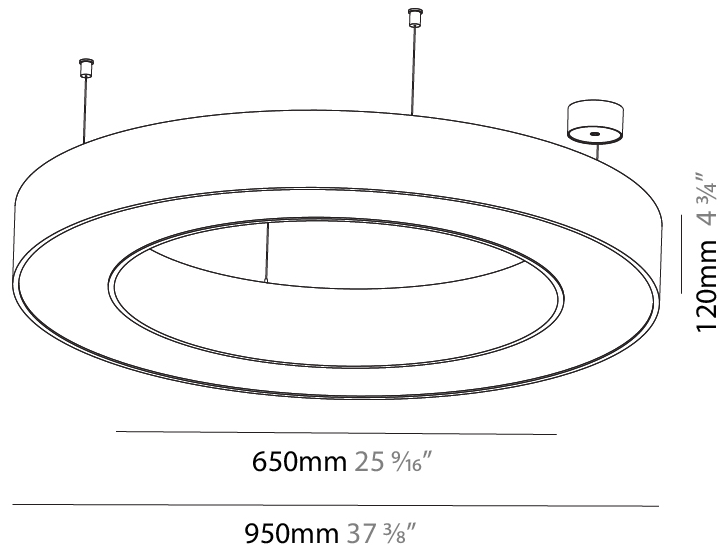

GENERAL

Series: Glorious
Subseries: Glorious
Brand: Prolicht
Division: Architectural
Mounting Type: Suspension
Mounting Location: Ceiling
Subcategory: Ambient

PHYSICAL

Shape: Round
Diameter (mm): 950
Diameter (in): 37 ³/₈
Height (mm): 120
Height (in): 4 ³/₄
Max. Overall Height (mm): 2120
Max. Overall Height (in): 83 ⁷/₁₆
Light Distribution: Direct
Weight (kg): 9.172
Weight (lbs): 20.22
Diffuser: PMMA - Opal or Micro-Prism
Fixture Finish: SSR / BKV / CWI / CRY / HAB / LAG / UFT / ITA / RUA / RUR / MIC / FTG / MYG / TWT / LOD / PUS / FRO / FUP / KIA / POP / BLS / SPG / MEY / GOH / GUM / CHC / COM / ABZ / JAG / OBR / MOS / ROR
Fixture Material: Aluminum

ELECTRICAL

Lamp Type: LED (Zhaga Standard)
Input Wattage (W): 45
Total Output Wattage (W): 36 / 28.8 (3500K)
Dimming: Non-Dimming / Phase Dimming (120Vac only) / 0-10V Dimming
Driver Included: Yes
Driver Location: Integrated
Driver Type: Constant Current
Driver Class: Class 2
Input Voltage (V): 120 - 277
Constant Current (MA): 350 / 900 (3500K)

LED

Color Temperature (°K): 3000 / 3500 / 4000
Max. Delivered Lumen (lm): 4150 / 4302 / 4390
CRI: >80 CRI
Efficiency (%): 65
Lamp Life (hrs): 50000

OPTICAL

RATINGS AND CERTIFICATIONS

Certified By: Certified for North American Standards
IP rating: IP20