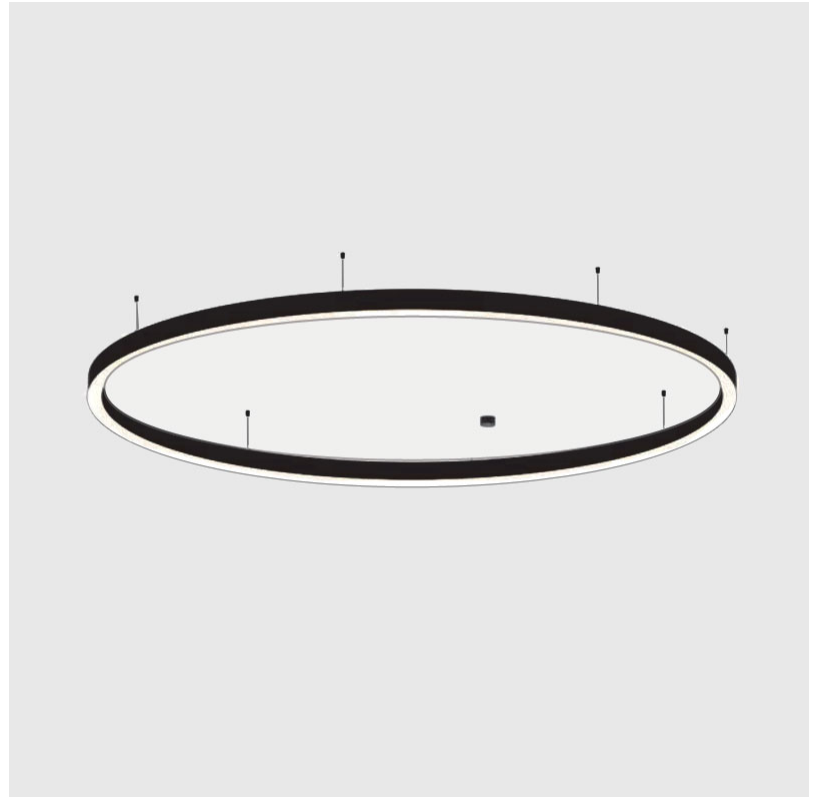

GENERAL

Series: Glorious
Subseries: Glorious Slim
Brand: Prolicht
Division: Architectural
Mounting Type: Suspension
Mounting Location: Ceiling
Subcategory: Ambient

PHYSICAL

Shape: Round
Diameter (mm): 3000
Diameter (in): 118 1/8
Depth (mm): 90
Depth (in): 3 9/16
Max. Overall Height (mm): 2090
Max. Overall Height (in): 82 5/16
Light Distribution: Direct
Weight (kg): 27.55
Weight (lbs): 60.75
Diffuser: [PMMA - Opal or Micro-Prism](#)
Fixture Finish: [SSR / BKV / CWI / CRY / HAB / LAG / UFT / ITA / RUA / RUR / MIC / FTG / MYG / TWT / LOD / PUS / FRO / FUP / KIA / POP / BLS / SPG / MEY / GOH / GUM / CHC / COM / ABZ / JAG / OBR / MOS / ROR](#)
Fixture Material: Aluminum
Cable Details: 2000mm or 6000mm Transparent Cable

ELECTRICAL

Lamp Type: LED (Zhaga Standard)
Input Wattage (W): 227.2
Total Output Wattage (W): 192
Dimming: [Tri-Mode (Non-Dimming and Phase Dimming (120Vac only) and 0-10V Dimming)](#)
Driver Included: Yes
Driver Location: Integrated
Driver Type: Constant Current - Universal
Driver Class: Class 2
Input Voltage (V): 120 - 277
Constant Current (MA): 350

LED

Color Temperature (°K): 3000 / 3500 / 4000
Max. Delivered Lumen (lm): 27160 / 27724 / 28290
CRI: >80 CRI
Efficiency (%): 88
Lamp Life (hrs): 50000

OPTICAL

RATINGS AND CERTIFICATIONS

Certified By: Certified for North American Standards
IP rating: IP20