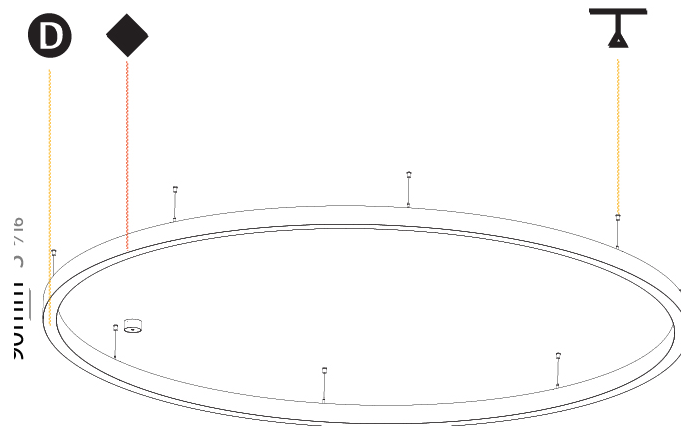

GENERAL

Series: Glorious
Subseries: Glorious Slim
Brand: Prolicht
Division: Architectural
Mounting Type: Suspension
Mounting Location: Ceiling
Subcategory: Ambient

PHYSICAL

Shape: Round
Diameter (mm): 3000
Diameter (in): 118 1/8
Height (mm): 90
Height (in): 3 9/16
Max. Overall Height (mm): 2090
Max. Overall Height (in): 82 5/16
Light Distribution: Direct / Indirect
Weight (kg): 31.716
Weight (lbs): 69.93
Diffuser: [PMMA - Opal or Micro-Prism](#)
Fixture Finish: [SSR / BKV / CWI / CRY / HAB / LAG / UFT / ITA / RUA / RUR / MIC / FTG / MYG / TWT / LOD / PUS / FRO / FUP / KIA / POP / BLS / SPG / MEY / GOH / GUM / CHC / COM / ABZ / JAG / OBR / MOS / ROR](#)
Fixture Material: Aluminum
Cable Details: 2000mm or 6000mm Transparent Cable

ELECTRICAL

Lamp Type: LED (Zhaga Standard)
Input Wattage (W): 224 / 112
Total Output Wattage (W): 192 / 84
Dimming: [Tri-Mode (Non-Dimming and Phase Dimming (120Vac only) and 0-10V Dimming)](#)
Driver Included: Yes
Driver Location: Integrated
Driver Type: Constant Current - Universal
Driver Class: Class 2
Input Voltage (V): 120 - 277
Constant Current (MA): 350

LED

[Color Temperature (°K): 3000 / 3500 / 4000](#)
Max. Delivered Lumen (lm): 38980 / 39798 / 40610
CRI: >80 CRI
Lamp Life (hrs): 50000

OPTICAL

RATINGS AND CERTIFICATIONS

Certified By: Certified for North American Standards
IP rating: IP20

2870mm 113"

3000mm 118 1/8"