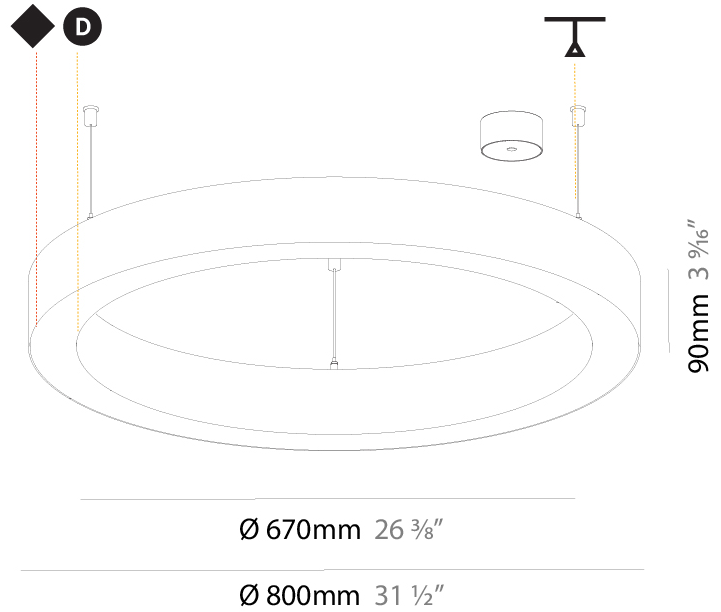

GENERAL

Series: Glorious
Subseries: Glorious Slim
Brand: Prolicht
Division: Architectural
Mounting Type: Suspension
Mounting Location: Ceiling
Subcategory: Ambient

PHYSICAL

Shape: Round
Diameter (mm): 800
Diameter (in): 31 1/2
Height (mm): 90
Height (in): 3 9/16
Max. Overall Height (mm): 2090
Max. Overall Height (in): 82 5/16
Light Distribution: Direct / Indirect
Weight (kg): 8.128
Weight (lbs): 17.92
Diffuser: PMMA - Opal or Micro-Prism
Fixture Finish: SSR / BKV / CWI / CRY / HAB / LAG / UFT / ITA / RUA / RUR / MIC / FTG / MYG / TWT / LOD / PUS / FRO / FUP / KIA / POP / BLS / SPG / MEY / GOH / GUM / CHC / COM / ABZ / JAG / OBR / MOS / ROR
Fixture Material: Aluminum
Cable Details: 2000mm or 6000mm Transparent Cable

ELECTRICAL

Lamp Type: LED (Zhaga Standard)
Input Wattage (W): 56 / 52.5
Total Output Wattage (W): 48 / 45
Dimming: Tri-Mode (Non-Dimming and Phase Dimming (120Vac only) and 0-10V Dimming)
Driver Included: Yes
Driver Location: Integrated
Driver Type: Constant Current - Universal
Driver Class: Class 2
Input Voltage (V): 120 - 277
Constant Current (MA): 350

LED

Color Temperature (°K): 3000 / 3500 / 4000
Max. Delivered Lumen (lm): 9830 / 10035 / 10240
CRI: >80 CRI
Lamp Life (hrs): 50000

OPTICAL

RATINGS AND CERTIFICATIONS

Certified By: Certified for North American Standards
IP rating: IP20