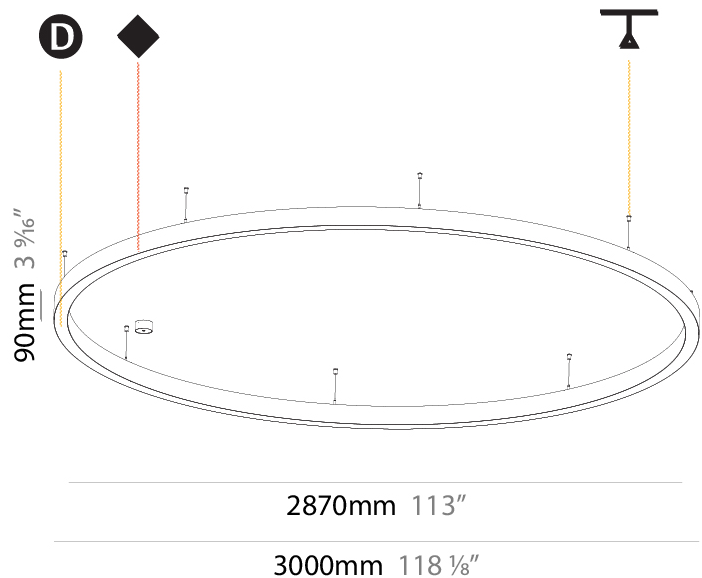

GENERAL

Series: Glorious
Subseries: Glorious Slim
Brand: Prolicht
Division: Architectural
Mounting Type: Suspension
Mounting Location: Ceiling
Subcategory: Ambient

PHYSICAL

Shape: Round
Diameter (mm): 3000
Diameter (in): 118 1/8
Depth (mm): 90
Depth (in): 3 9/16
Max. Overall Height (mm): 2090
Max. Overall Height (in): 82 5/16
Light Distribution: Direct
Weight (kg): 27.55
Weight (lbs): 60.75
Diffuser: [PMMA - Opal or Micro-Prism](#)
Fixture Finish: [SSR / BKV / CWI / CRY / HAB / LAG / UFT / ITA / RUA / RUR / MIC / FTG / MYG / TWT / LOD / PUS / FRO / FUP / KIA / POP / BLS / SPG / MEY / GOH / GUM / CHC / COM / ABZ / JAG / OBR / MOS / ROR](#)
Fixture Material: Aluminum
Cable Details: 2000mm or 6000mm Transparent Cable

ELECTRICAL

Lamp Type: LED (Zhaga Standard)
Input Wattage (W): 227.2
Total Output Wattage (W): 192
Dimming: [Tri-Mode (Non-Dimming and Phase Dimming (120Vac only) and 0-10V Dimming)](#)
Driver Included: Yes
Driver Location: Integrated
Driver Type: Constant Current - Universal
Driver Class: Class 2
Input Voltage (V): 120 - 277
Constant Current (MA): 350

LED

Color Temperature (°K): 3000 / 3500 / 4000
Max. Delivered Lumen (lm): 27160 / 27724 / 28290
CRI: >80 CRI
Efficiency (%): 88
Lamp Life (hrs): 50000

OPTICAL

RATINGS AND CERTIFICATIONS

Certified By: Certified for North American Standards
IP rating: IP20