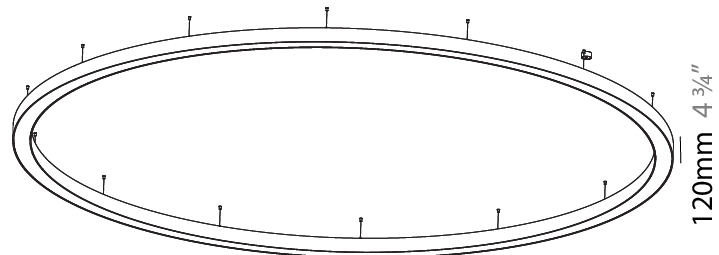

GENERAL

Series: Glorious
Subseries: Glorious
Brand: Prolicht
Division: Architectural
Mounting Type: Suspension
Mounting Location: Ceiling
Subcategory: Ambient

PHYSICAL

Shape: Round
Diameter (mm): 5400
Diameter (in): 212 ⁵/₈
Height (mm): 120
Height (in): 4 ³/₄
Max. Overall Height (mm): 2120
Max. Overall Height (in): 83 ⁷/₁₆
Light Distribution: Direct / Indirect
Weight (kg): 71.452
Weight (lbs): 157.19
Diffuser: PMMA - Opal or Micro-Prism
Fixture Finish: [SSR / BKV / CWI / CRY / HAB / LAG / UFT / ITA / RUA / RUR / MIC / FTG / MYG / TWT / LOD / PUS / FRO / FUP / KIA / POP / BLS / SPG / MEY / GOH / GUM / CHC / COM / ABZ / JAG / OBR / MOS / ROR](#)
Fixture Material: Aluminum

ELECTRICAL

Lamp Type: LED (Zhaga Standard)
Input Wattage (W): 405
Total Output Wattage (W): 324 / 259.2 (3500K)
Dimming: [Non-Dimming / Phase Dimming (120Vac only) / 0-10V Dimming](#)
Driver Included: Yes
Driver Location: Integrated
Driver Type: Constant Current - 120 / 277Vac
Driver Class: Class 2
Input Voltage (V): 120 - 277
Constant Current (MA): 350 / 800/500 (3500K)

LED

[Color Temperature (°K): 3000 / 3500 / 4000](#)
Max. Delivered Lumen (lm): 25840 / 26754 / 27300 Direct / 19620 / 2031 / 20720 Indirect
CRI: >80 CRI
Efficiency (%): 70
Lamp Life (hrs): 50000

OPTICAL

RATINGS AND CERTIFICATIONS

Certified By: Certified for North American Standards
IP rating: IP20

PROJECT
TYPE
SPECIFIER
QUANTITY
DATE