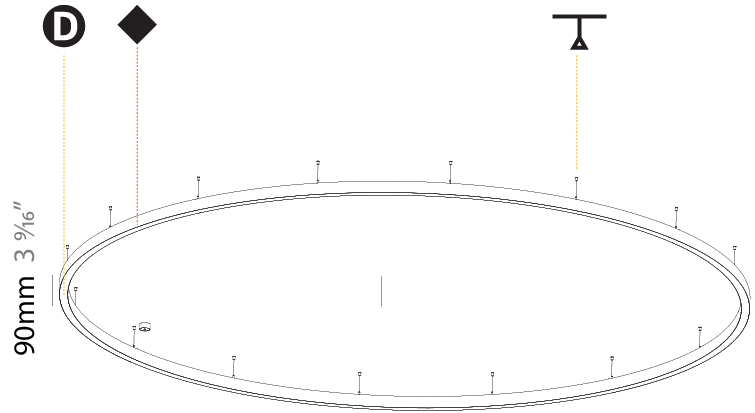

GENERAL

Series: Glorious
Subseries: Glorious Slim
Brand: Prolicht
Division: Architectural
Mounting Type: Suspension
Mounting Location: Ceiling
Subcategory: Ambient

PHYSICAL

Shape: Round
Diameter (mm): 5200
Diameter (in): 204 ³/₄
Height (mm): 90
Height (in): 3 ⁹/₁₆
Max. Overall Height (mm): 2090
Max. Overall Height (in): 82 ⁵/₁₆
Light Distribution: Direct / Indirect
Weight (kg): 55.788
Weight (lbs): 123.00
Diffuser: PMMA - Opal or Micro-Prism
Fixture Finish: SSR / BKV / CWI / CRY / HAB / LAG / UFT / ITA / RUA / RUR / MIC / FTG / MYG / TWT / LOD / PUS / FRO / FUP / KIA / POP / BLS / SPG / MEY / GOH / GUM / CHC / COM / ABZ / JAG / OBR / MOS / ROR
Fixture Material: Aluminum
Cable Details: 2000mm or 6000mm Transparent Cable

ELECTRICAL

Lamp Type: LED (Zhaga Standard)
Input Wattage (W): 392 / 280
Total Output Wattage (W): 336 / 240
Dimming: Tri-Mode (Non-Dimming and Phase Dimming (120Vac only) and 0-10V Dimming)
Driver Included: Yes
Driver Location: Integrated
Driver Type: Constant Current - Universal
Driver Class: Class 2
Input Voltage (V): 120 - 277
Constant Current (MA): 350

LED

Color Temperature (°K): 3000 / 3500 / 4000
Max. Delivered Lumen (lm): 72090 / 73588 / 75090
CRI: >80 CRI
Lamp Life (hrs): 50000

OPTICAL

RATINGS AND CERTIFICATIONS

Certified By: Certified for North American Standards
IP rating: IP20

5070mm 199 ⁵/₈"

5200mm 204 ³/₄"