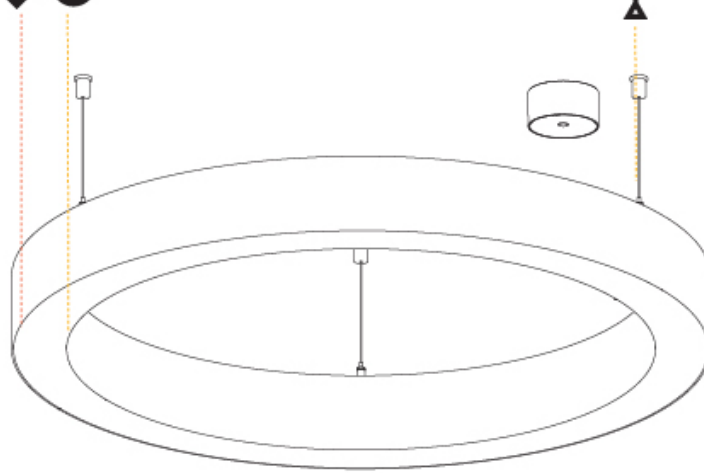

PROJECT	_____
TYPE	_____
SPECIFIER	_____
QUANTITY	_____
DATE	_____

For Color / Finish Chart & Symbology see Appendix or product page downloadable area.

°K

Dimming	DP	DV		
	Phase	0-10V		
Color Temperature	30K	35K	°K	
	3000K	3500K		40K
Diffuser	01	02	D	
	Opal	Micro-Prism		
Suspension Cable Color and Length	..05	..10		
	2000	6000		

ORDER-EXAMPLE: °K
L3XXXX- DV 30K 02 01 05
0-10V 3000K Black Opal
2000mm/Trans