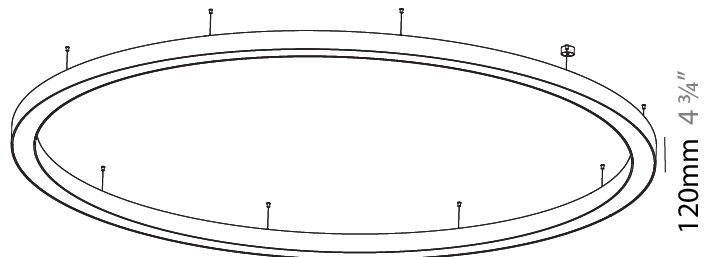

GENERAL

Series: Glorious
Subseries: Glorious
Brand: Prolicht
Division: Architectural
Mounting Type: Suspension
Mounting Location: Ceiling
Subcategory: Ambient

PHYSICAL

Shape: Round
Diameter (mm): 4000
Diameter (in): 157 1/2
Height (mm): 120
Height (in): 4 3/4
Max. Overall Height (mm): 2120
Max. Overall Height (in): 83 7/16
Light Distribution: Direct
Weight (kg): 50.71
Weight (lbs): 111.98
Diffuser: PMMA - Opal or Micro-Prism
Fixture Finish: SSR / BKV / CWI / CRY / HAB / LAG / UFT / ITA / RUA / RUR / MIC / FTG / MYG / TWT / LOD / PUS / FRO / FUP / KIA / POP / BLS / SPG / MEY / GOH / GUM / CHC / COM / ABZ / JAG / OBR / MOS / ROR
Fixture Material: Aluminum

ELECTRICAL

Lamp Type: LED (Zhaga Standard)
Input Wattage (W): 200
Total Output Wattage (W): 160 / 128 (3500K)
Dimming: Non-Dimming / Phase Dimming (120Vac only) / 0-10V Dimming
Driver Included: Yes
Driver Location: Integrated
Driver Type: Constant Curren
Driver Class: Class 2
Input Voltage (V): 120 - 277
Constant Current (MA): 350 / 1000 (3500K)

LED

Color Temperature (°K): 3000 / 3500 / 4000
Max. Delivered Lumen (lm): 18460 / 19110 / 19500
CRI: >80 CRI
Efficiency (%): 0.65
Lamp Life (hrs): 50000

OPTICAL

RATINGS AND CERTIFICATIONS

Certified By: Certified for North American Standards
IP rating: IP20

3700mm 145 1/16"

4000mm 157 1/2"