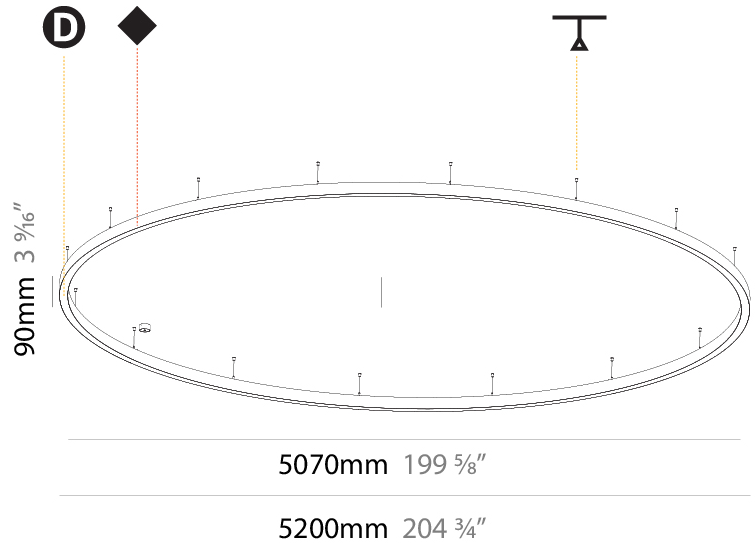

GENERAL

Series: Glorious
Subseries: Glorious Slim
Brand: Prolicht
Division: Architectural
Mounting Type: Suspension
Mounting Location: Ceiling
Subcategory: Ambient

PHYSICAL

Shape: Round
Diameter (mm): 5200
Diameter (in): 204 3/4
Height (mm): 90
Height (in): 3 9/16
Max. Overall Height (mm): 2090
Max. Overall Height (in): 82 5/16
Light Distribution: Direct
Weight (kg): 47.232
Weight (lbs): 104.15
Diffuser: PMMA - Opal or Micro-Prism
Fixture Finish: SSR / BKV / CWI / CRY / HAB / LAG / UFT / ITA / RUA / RUR / MIC / FTG / MYG / TWT / LOD / PUS / FRO / FUP / KIA / POP / BLS / SPG / MEY / GOH / GUM / CHC / COM / ABZ / JAG / OBR / MOS / ROR
Fixture Material: Aluminum
Cable Details: 2000mm or 6000mm Transparent Cable

ELECTRICAL

Lamp Type: LED (Zhaga Standard)
Input Wattage (W): 403.2
Total Output Wattage (W): 336
Dimming: Tri-Mode (Non-Dimming and Phase Dimming (120Vac only) and 0-10V Dimming)
Driver Included: Yes
Driver Location: Integrated
Driver Type: Constant Current - Universal
Driver Class: Class 2
Input Voltage (V): 120 - 277
Constant Current (MA): 350

LED

Color Temperature (°K): 3000 / 3500 / 4000
Max. Delivered Lumen (lm): 47520 / 48510 / 49500
CRI: >80 CRI
Efficiency (%): 88
Lamp Life (hrs): 50000

OPTICAL

RATINGS AND CERTIFICATIONS

Certified By: Certified for North American Standards
IP rating: IP20