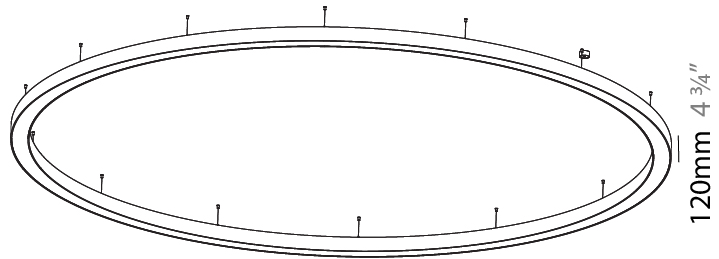

GENERAL

Series: Glorious
Subseries: Glorious
Brand: Prolight
Division: Architectural
Mounting Type: Suspension
Mounting Location: Ceiling
Subcategory: Ambient

PHYSICAL

Shape: Round
Diameter (mm): 5400
Diameter (in): 212 ⁵/₈
Depth (mm): 120
Depth (in): 4 ³/₄
Max. Overall Height (mm): 2120
Max. Overall Height (in): 83 ⁷/₁₆
Light Distribution: Direct
Weight (kg): 69.5
Weight (lbs): 152.9
Diffuser: PMMA - Opal or Micro-Prism
Fixture Finish: [SSR / BKV / CWI / CRY / HAB / LAG / UFT / ITA / RUA / RUR / MIC / FTG / MYG / TWT / LOD / PUS / FRO / FUP / KIA / POP / BLS / SPG / MEY / GOH / GUM / CHC / COM / ABZ / JAG / OBR / MOS / ROR](#)
Fixture Material: Aluminum

ELECTRICAL

Lamp Type: LED (Zhaga Standard)
Input Wattage (W): 280
Total Output Wattage (W): 224 / 179.2 (3500K)
Dimming: [Non-Dimming / Phase Dimming (120Vac only) / 0-10V Dimming](#)
Driver Included: Yes
Driver Location: Integrated
Driver Type: Constant Current
Driver Class: Class 2
Input Voltage (V): 120 - 277
Constant Current (MA): 350 / 1400 (3500K)

LED

[Color Temperature (°K): 3000 / 3500 / 4000](#)
Max. Delivered Lumen (lm): 25840 / 26754 / 27300
CRI: >80 CRI
Efficiency (%): 65
Lamp Life (hrs): 50000

OPTICAL

RATINGS AND CERTIFICATIONS

Certified By: Certified for North American Standards
IP rating: IP20