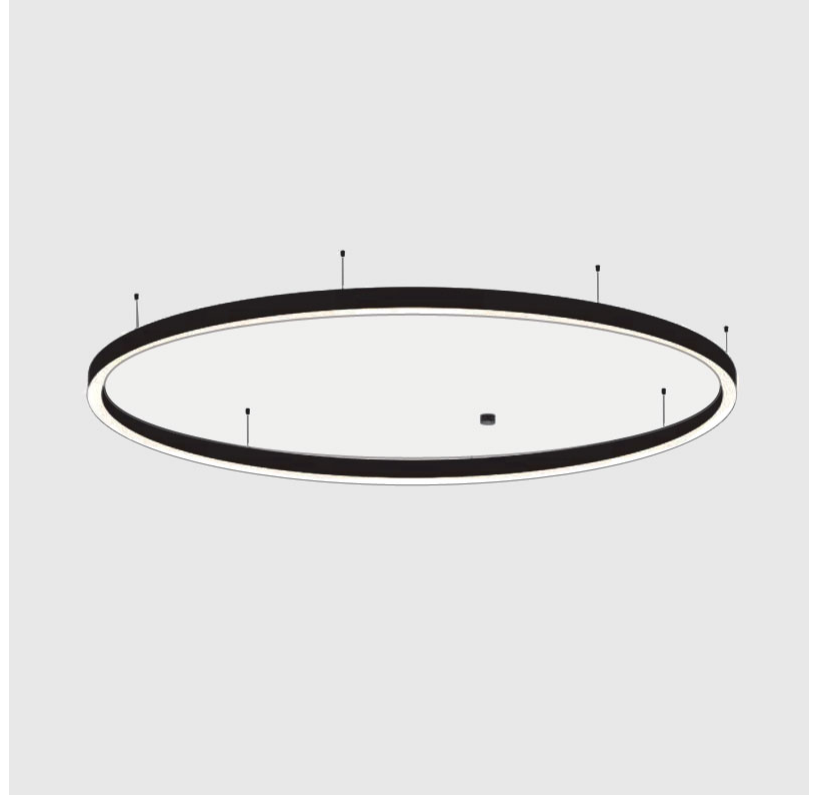

GENERAL

Series: Glorious
Subseries: Glorious Slim
Brand: Prolicht
Division: Architectural
Mounting Type: Suspension
Mounting Location: Ceiling
Subcategory: Ambient

PHYSICAL

Shape: Round
Diameter (mm): 5200
Diameter (in): 204 3/4
Height (mm): 90
Height (in): 3 9/16
Max. Overall Height (mm): 2090
Max. Overall Height (in): 82 5/16
Light Distribution: Direct
Weight (kg): 47.232
Weight (lbs): 104.15
Diffuser: PMMA - Opal or Micro-Prism
Fixture Finish: SSR / BKV / CWI / CRY / HAB / LAG / UFT / ITA / RUA / RUR / MIC / FTG / MYG / TWT / LOD / PUS / FRO / FUP / KIA / POP / BLS / SPG / MEY / GOH / GUM / CHC / COM / ABZ / JAG / OBR / MOS / ROR
Fixture Material: Aluminum
Cable Details: 2000mm or 6000mm Transparent Cable

ELECTRICAL

Lamp Type: LED (Zhaga Standard)
Input Wattage (W): 403.2
Total Output Wattage (W): 336
Dimming: Tri-Mode (Non-Dimming and Phase Dimming (120Vac only) and 0-10V Dimming)
Driver Included: Yes
Driver Location: Integrated
Driver Type: Constant Current - Universal
Driver Class: Class 2
Input Voltage (V): 120 - 277
Constant Current (MA): 350

LED

Color Temperature (°K): 3000 / 3500 / 4000
Max. Delivered Lumen (lm): 47520 / 48510 / 49500
CRI: >80 CRI
Efficiency (%): 88
Lamp Life (hrs): 50000

OPTICAL

RATINGS AND CERTIFICATIONS

Certified By: Certified for North American Standards
IP rating: IP20