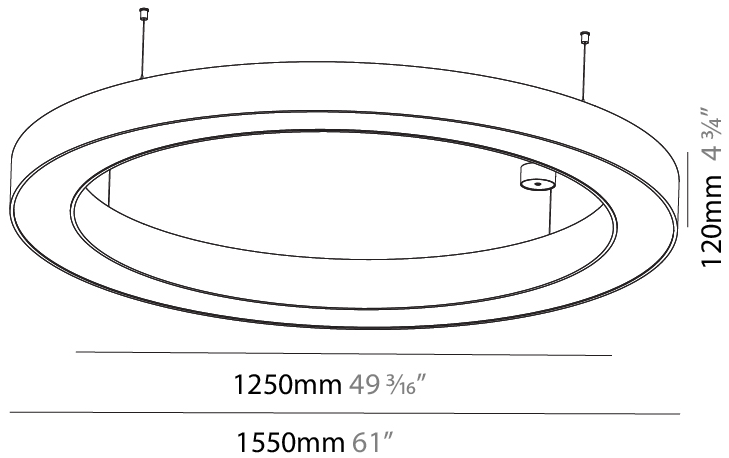

GENERAL

Series: Glorious
Subseries: Glorious
Brand: Prolicht
Division: Architectural
Mounting Type: Suspension
Mounting Location: Ceiling
Subcategory: Ambient

PHYSICAL

Shape: Round
Diameter (mm): 1550
Diameter (in): 61
Height (mm): 120
Height (in): 4 3/4
Max. Overall Height (mm): 2120
Max. Overall Height (in): 83 7/16
Light Distribution: Direct / Indirect
Weight (kg): 16.737
Weight (lbs): 36.90
Diffuser: PMMA - Opal or Micro-Prism
Fixture Finish: SSR / BKV / CWI / CRY / HAB / LAG / UFT / ITA / RUA / RUR / MIC / FTG / MYG / TWT / LOD / PUS / FRO / FUP / KIA / POP / BLS / SPG / MEY / GOH / GUM / CHC / COM / ABZ / JAG / OBR / MOS / ROR
Fixture Material: Aluminum

ELECTRICAL

Lamp Type: LED (Zhaga Standard)
Input Wattage (W): 110
Total Output Wattage (W): 88 / 70.4 (3500K)
Dimming: Non-Dimming / Phase Dimming (120Vac only) / 0-10V Dimming
Driver Included: Yes
Driver Location: Integrated
Driver Type: Constant Current - 120 / 277Vac
Driver Class: Class 2
Input Voltage (V): 120 - 277
Constant Current (MA): 350 / 700/800 (3500K)

LED

Color Temperature (°K): 3000 / 3500 / 4000
Max. Delivered Lumen (lm): 6920 / 7164 / 7310 Direct / 4530 / 4938 / 4790 Indirect
CRI: >80 CRI
Efficiency (%): 68
Lamp Life (hrs): 50000

OPTICAL

RATINGS AND CERTIFICATIONS

Certified By: Certified for North American Standards
IP rating: IP20